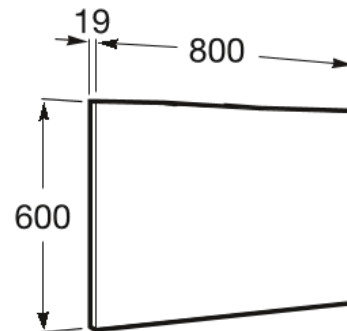

NEW VICTORIA

Mirror

PRICE (VAT INCLUDED)

£106.88

TECHNICAL DRAWINGS

FEATURES

Frame material: Chipboard

Installation type: Wall-hung

Mirror orientation: Horizontal

Shape: Rectangular

New Victoria

Functional design and simplicity are common features to every piece of this collection, which is quickly and easily adapted to the bathroom space, providing a pure and neutral design to the bathroom.